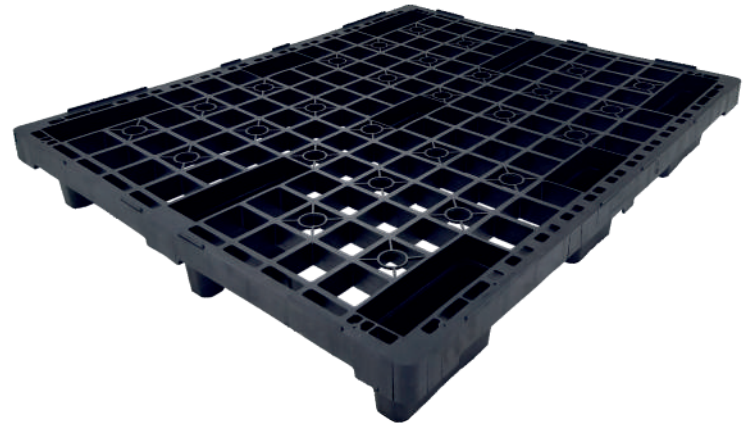

P1 INDUSTRIAL PLASTIC GRID PALLET WITHOUT RUNNERS 1200 X 1000 X 150 MM

STACKABLE PALLET - this saves storage space, 34 pallets fit in a stack of 2m in height.

DESCRIPTION – the pallet is monolithic, has vertical stoppers (SAFETY RIMS) on the edge to stabilize load.

DURABILITY – high strength thanks to the rigid structure made of frost- and chemical-resistant polyethylene. Easy to keep clean.

STRENGTH - static load on a flat surface up to 2000 kg, dynamic load up to 1200 kg (assuming uniform load distribution); the pallet is not suitable for use on racks.

Specification:

Dimensions: 1200 x 1000 x 150 mm
Weight: 6.5 kg,
Color: black.

Surface:

B - rims

Maximum loading:

-static: 2000 kg,
-dynamic: 1200 kg.

NOT SUITABLE FOR RACKS.

BECKER Sp. z o.o.