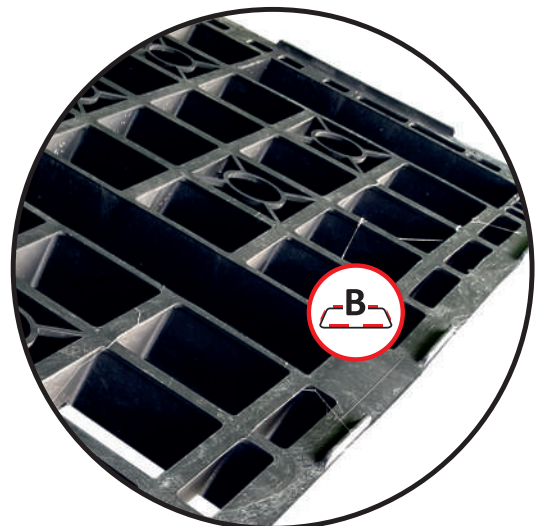

P1 INDUSTRIAL PLASTIC GRID PALLET WITHOUT RUNNERS 1200 X 1000 X 150 MM

STACKABLE PALLET - this saves storage space, 34 pallets fit in a stack of 2m in height.

DESCRIPTION – the pallet is monolithic, has vertical stoppers (SAFETY RIMS) on the edge to stabilize load.

DURABILITY – high strength thanks to the rigid structure made of frost- and chemical-resistant polyethylene. Easy to keep clean.

STRENGTH - static load on a flat surface up to 2000 kg, dynamic load up to 1200 kg (assuming uniform load distribution); the pallet is not suitable for use on racks.

Specification:

Dimensions: 1200 x 1000 x 150 mm
Weight: 6.5 kg,
Color: black.

Surface:

B - rims

Maximum loading:

-static: 2000 kg,
-dynamic: 1200 kg.

NOT SUITABLE FOR RACKS.

BECKER Sp. z o.o.