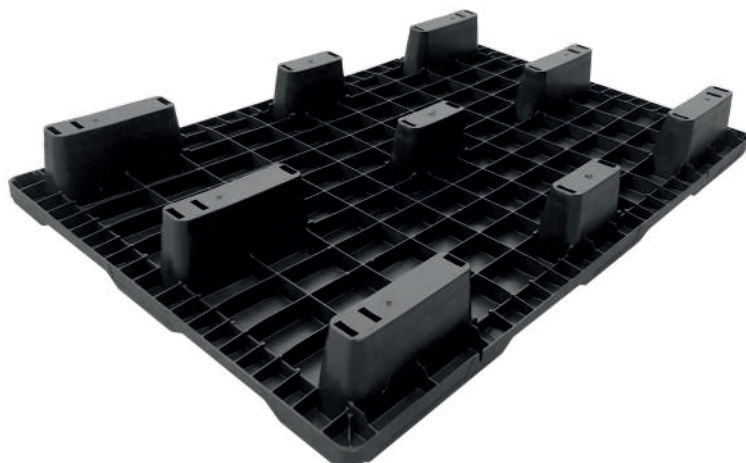

P12 - LIGHT AND NESTABLE PALLET 1200 X 800 X 125 MM

LOW PRICE - thanks to our innovative recycling techniques.

NESTABLE STACKING UP TO 60 pcs

Specification:

Size: 1200 x 800 x 125 mm,

Weight: 6 kg,

Colors: black.

Surface:

B - safety rims.

Maximum loading:

- static: 1500 kg,

- dynamic: 700 kg.

NOT SUITABLE FOR RACKS.

BECKER Sp. z o.o.

Droginia 247
32-400 Myślenice, POLAND