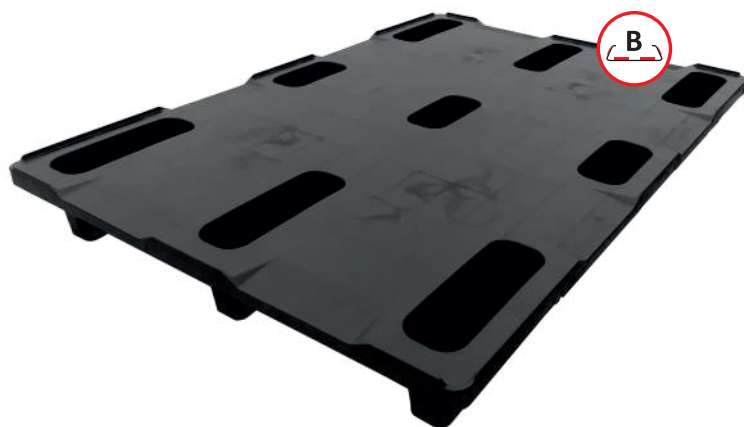

P12 - LIGHT AND NESTABLE PALLET 1200 X 800 X 125 MM

LOW PRICE - thanks to our innovative recycling techniques.

NESTABLE STACKING UP TO 60 pcs

Specification:

Size: 1200 x 800 x 125 mm,

Weight: 6 kg,

Colors: black.

Surface:

B - safety rims.

Maximum loading:

- static: 1500 kg,

- dynamic: 700 kg.

NOT SUITABLE FOR RACKS.

BECKER Sp. z o.o.

Droginia 247
32-400 Myślenice, POLAND