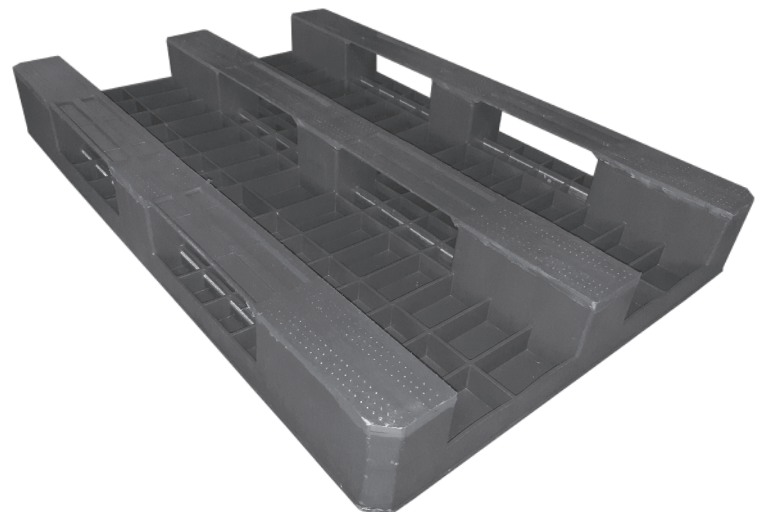

P18_HD PLASTIC PALLET 1200 X 800 X 150 MM

MEDIUM WEIGHT - HEAVY DUTY - LOW PRICE

HYGIENIC, CLOSED DECK, RACKABLE PALLET
1200 x 800 x 150 mm

HEAVY DUTY - Thanks to additional steel reinforcement hidden in pallet deck. Racking capacity of up to 1500 kg (assuming even distribution of load), dynamic loads up to 1500 kg, and static loads of up to 5000 kg. Unsurpassed durability, thanks to the characteristics of the chosen material, recycled LLDPE, which has a very high impact resistance also in low temperatures. Invisible steel reinforcements in runners add strength and reduce deflection.

LOW PRICE - thanks to our innovative recycling techniques.

Specification:

Size: 1200 x 800 x 150 mm,

Weight: 21 kg

Colors: black.

Surface:

A - non-skidding,

G - smooth,

B - rims.

Maximum loading:

- static: 5000 kg,

- dynamic: 1500 kg,

- rack: 1500 kg.

BECKER Sp. z o.o.

Droginia 247
32-400 Myślenice, POLAND

tel.: + 48 12 273 61 49