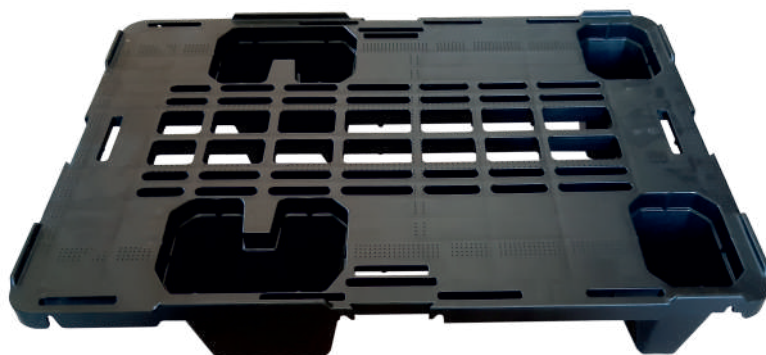

Maximum loading:

- static: 600 kg,

- dynamic: 300 kg.

BECKER Sp. z o.o.

Droginia 247
32-400 Myślenice, POLAND

tel.: + 48 12 273 61 49

www.plastikowepalety.pl
www.becker.com.pl

Sales:

e-mail: sales@becker.com.pl

tel.: + 48 12 341 68 36 | mobile: +48 502 233 712