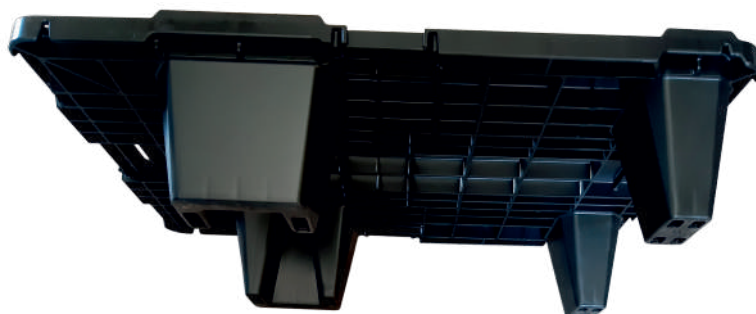

Maximum loading:

- static: 600 kg,

- dynamic: 300 kg.

BECKER Sp. z o.o.

Droginia 247
32-400 Myślenice, POLAND

tel.: + 48 12 273 61 49

www.plastikowepalety.pl
www.becker.com.pl

Sales:

e-mail: sales@becker.com.pl

tel.: + 48 12 341 68 36 | mobile: +48 502 233 712