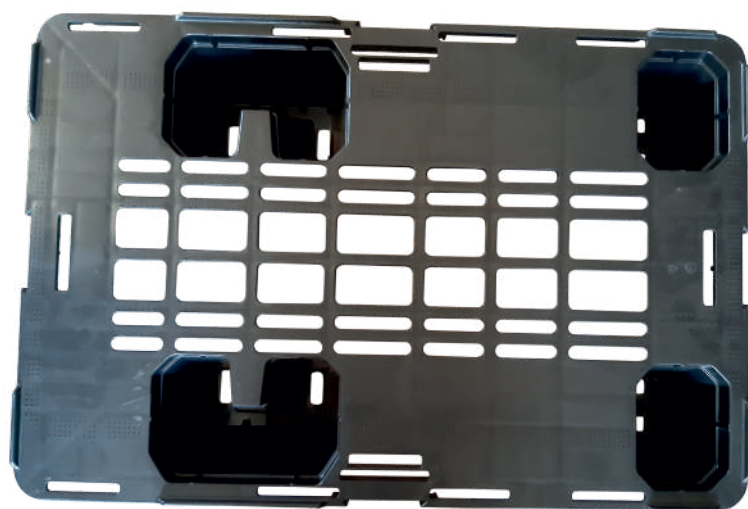

Maximum loading:

- static: 600 kg,

- dynamic: 300 kg.

BECKER Sp. z o.o.

Droginia 247
32-400 Myślenice, POLAND

tel.: + 48 12 273 61 49

www.plastikowepalety.pl
www.becker.com.pl

Sales:

e-mail: sales@becker.com.pl

tel.: + 48 12 341 68 36 | mobile: +48 502 233 712